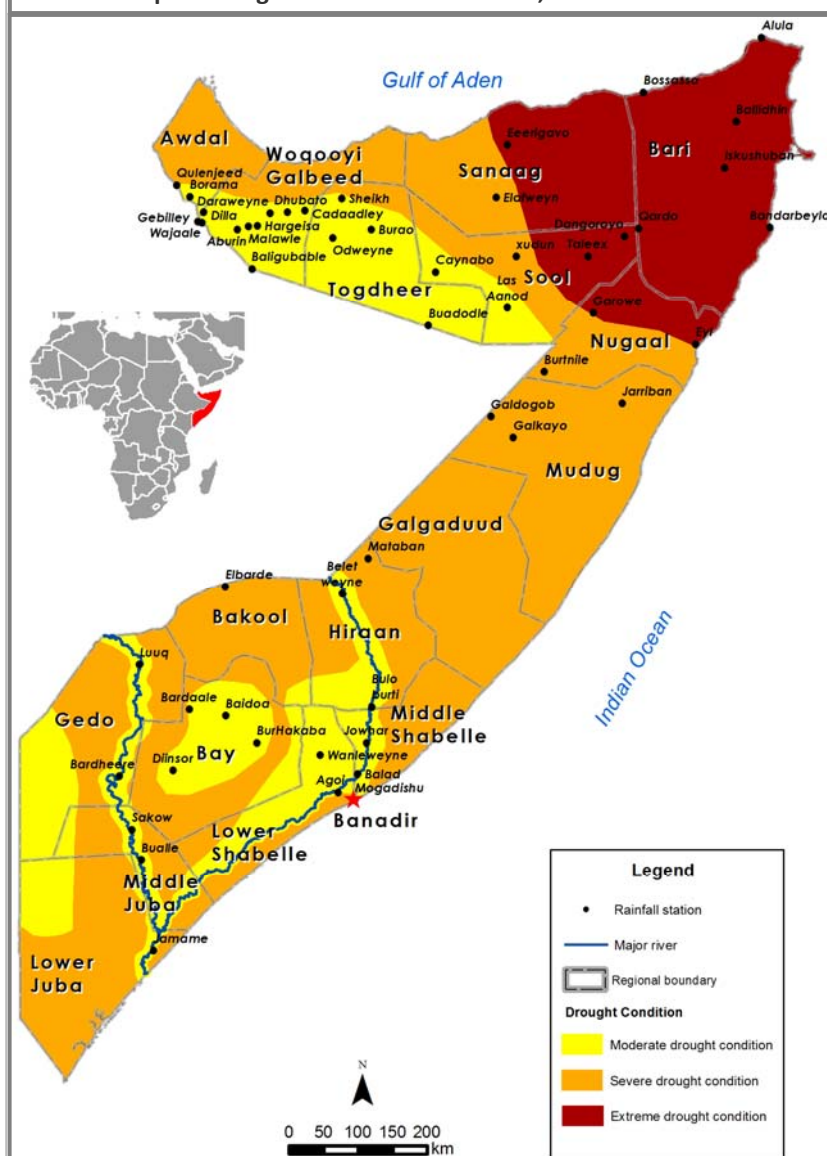

Issued: 16 December 2016

Key messages

- Despite some increase in rainfall in Somalia during the last half of November 2016, drought conditions continue to be experienced in many parts of the country following the poor and erratic rain since late September.
- The 2016 *Deyr* (October-December) rainfall was characterized by a late onset and poor distribution which has led to large rainfall/moisture deficits across the country. The season has come to an end in early to mid-December and was generally very poor with most of the country recording below 50 percent of the normal total rainfall for the season.

Map 1: Drought Conditions in Somalia, December 2016

- As a result of poor *Deyr* season rainfall, drought severity worsened and expanded to more areas, continuing to adversely affect pasture, water, livestock and crops, with large depletion of vegetation cover across the country.
- Drought Impact is worse in northeast Somalia that has suffered from consecutive seasons of poor rainfall. The worst affected areas include Puntland and eastern parts of Somaliland which are experiencing extreme drought conditions.
- Prospects for *Deyr* season cereal production is bleak, with crop failure expected in many areas.
- Juba and Shabelle river levels have been near to below normal during most of the current *Deyr* season; cereal production is also expected to be below average in riverine areas
- Dry weather conditions are expected to continue to worsen across most parts of the country as we enter the hot and dry *Jilaal* (January-March) season.
- The negative trends are not expected to reverse until the arrival of *Gu* (April-June) rains next year.